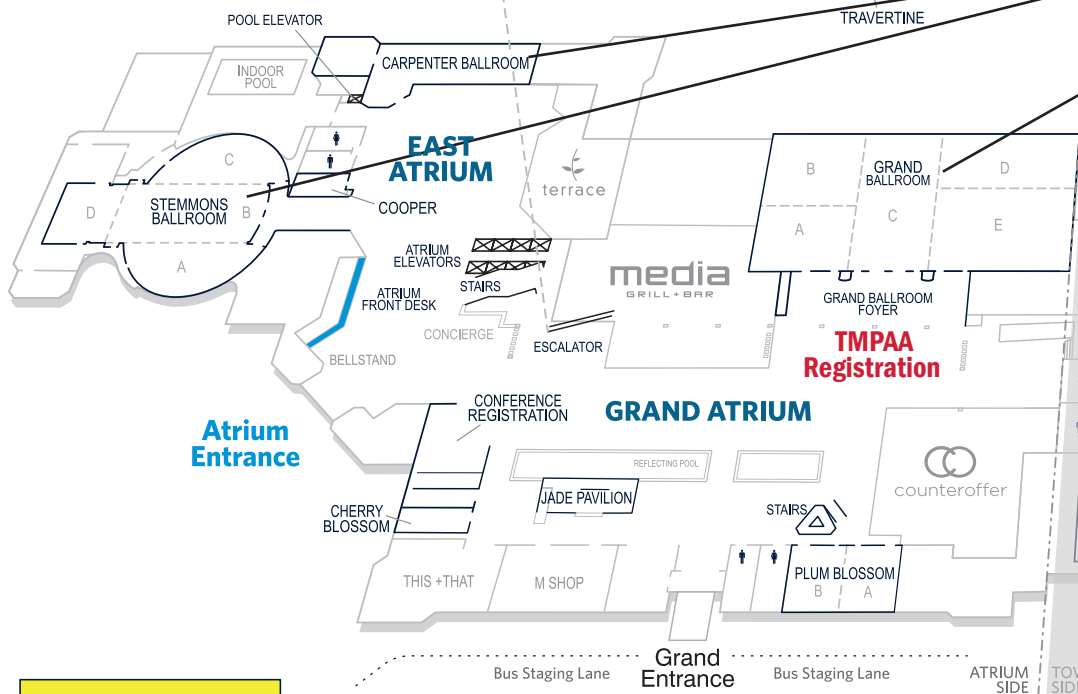

THIRD LEVEL

SER STEAK + SPIRITS

27TH FLOOR

General Sessions/Presentations/Women's Leadership Lunch

TMPAA meeting space is on the ATRIUM side of the Hilton Anatole

MEZZANINE LEVEL

Carrier Meeting Rooms
Trade Show/Meals/Networking Lounge

LOBBY LEVEL

Tower Entrance