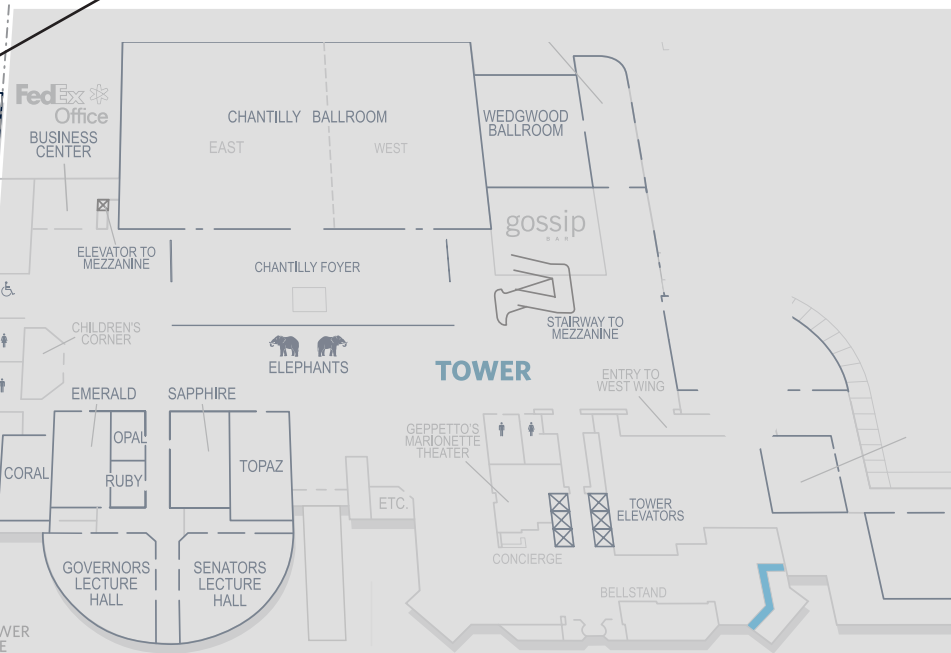

THIRD LEVEL

SER STEAK + SPIRITS

27TH FLOOR

General Sessions/Presentations/Women's Leadership Lunch

TMPAA meeting space is on the ATRIUM side of the Hilton Anatole

MEZZANINE LEVEL

Carrier Meeting Rooms
Trade Show/Meals/Networking Lounge

LOBBY LEVEL

Tower Entrance