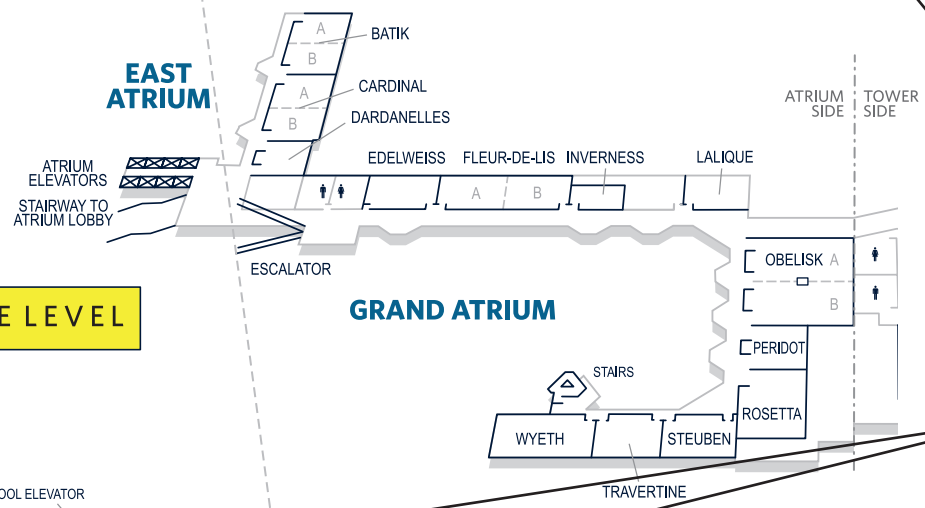

THIRD LEVEL

SER STEAK + SPIRITS

27TH FLOOR

General Sessions/Presentations/Women's Leadership Lunch

TMPAA meeting space is on the ATRIUM side of the Hilton Anatole

MEZZANINE LEVEL

Carrier Meeting Rooms
Trade Show/Meals/Networking Lounge

LOBBY LEVEL

Tower Entrance