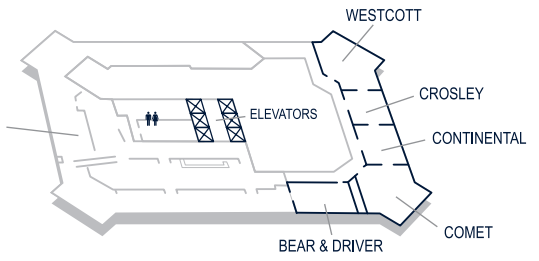

THIRD LEVEL

SER STEAK + SPIRITS

27TH FLOOR

General Sessions/Presentations/Women's Leadership Lunch

TMPAA meeting space is on the ATRIUM side of the Hilton Anatole

MEZZANINE LEVEL

Carrier Meeting Rooms
Trade Show/Meals/Networking Lounge

LOBBY LEVEL

Tower Entrance